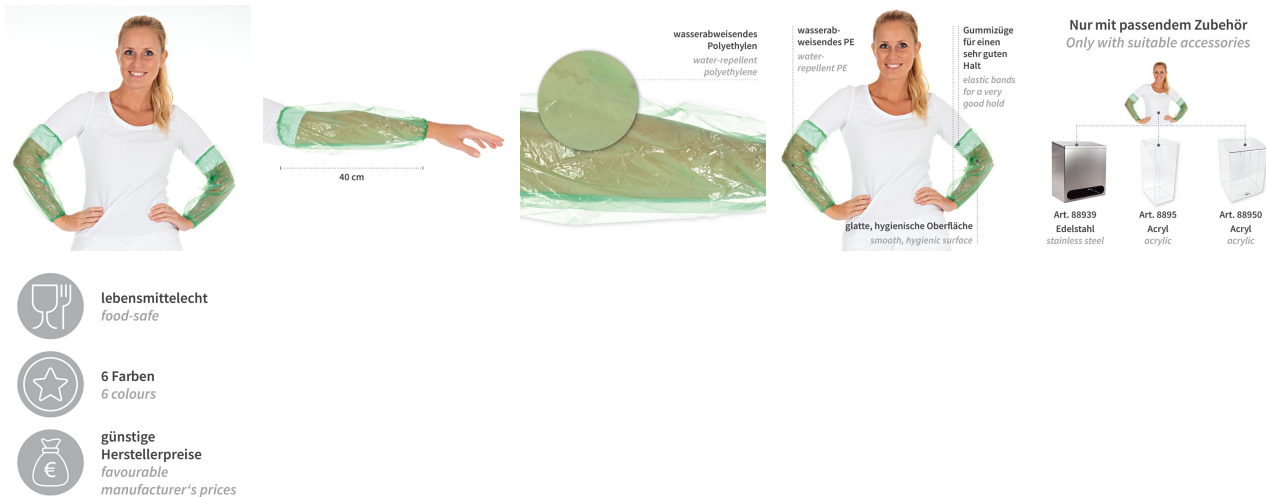

### Product image

### Product specifications

- most sold PE sleeve protectors at Franz Mensch
- top price thanks to medium strength PE
- **water-repellent and hard-wearing**
- latex-free elastic bands at both ends
- food safe
- hygiene with color system: **6 colours available**